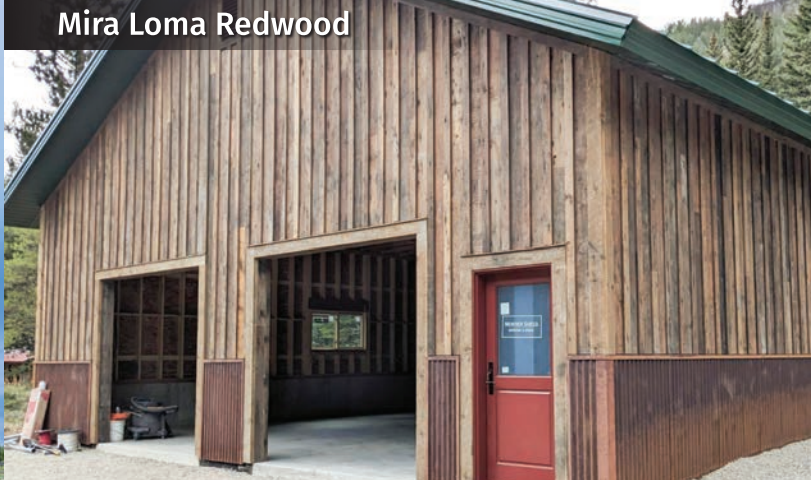

Redwood Picklewood

Mira Loma Smooth Brown

NatureAged Cedar

Mira Loma Redwood

Hand-Hewn Skins

Most Popular Timber Products

WeatheredBlend

(Mix of various sources of Weathered/Aged Timbers)

Hand-Hewn

HarborAged

Douglas Fir Resawn

Our "Aged" Product Lines

NatureAged

NatureAged Gray

- Nailed to pallets and laid out to weather
- Nail holes
- Options:
 - Gray+
 - Classic

HarborAged Brown